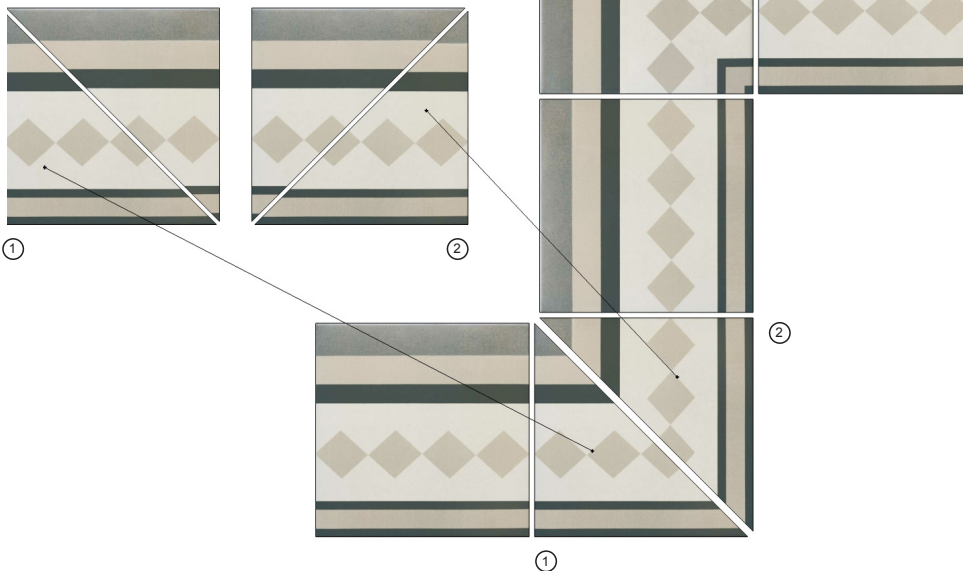

Ornata - Blochetto Tiles

Blochetto Corner Tile

Blochetto Border Tile

Blochetto Decor Tile

Signorile Bianca Decor Tile

Nero Opaco Tile

Grigio Opaco Tile

Bianca Opaco Tile

The Blochetto Corner tile is only suitable for external corners, to make an internal corner joint you will need to mitre two Blochetto Border tiles at a 45° angle as shown below.

For more assistance please contact:
technicalhelp@wallsandfloors.co.uk