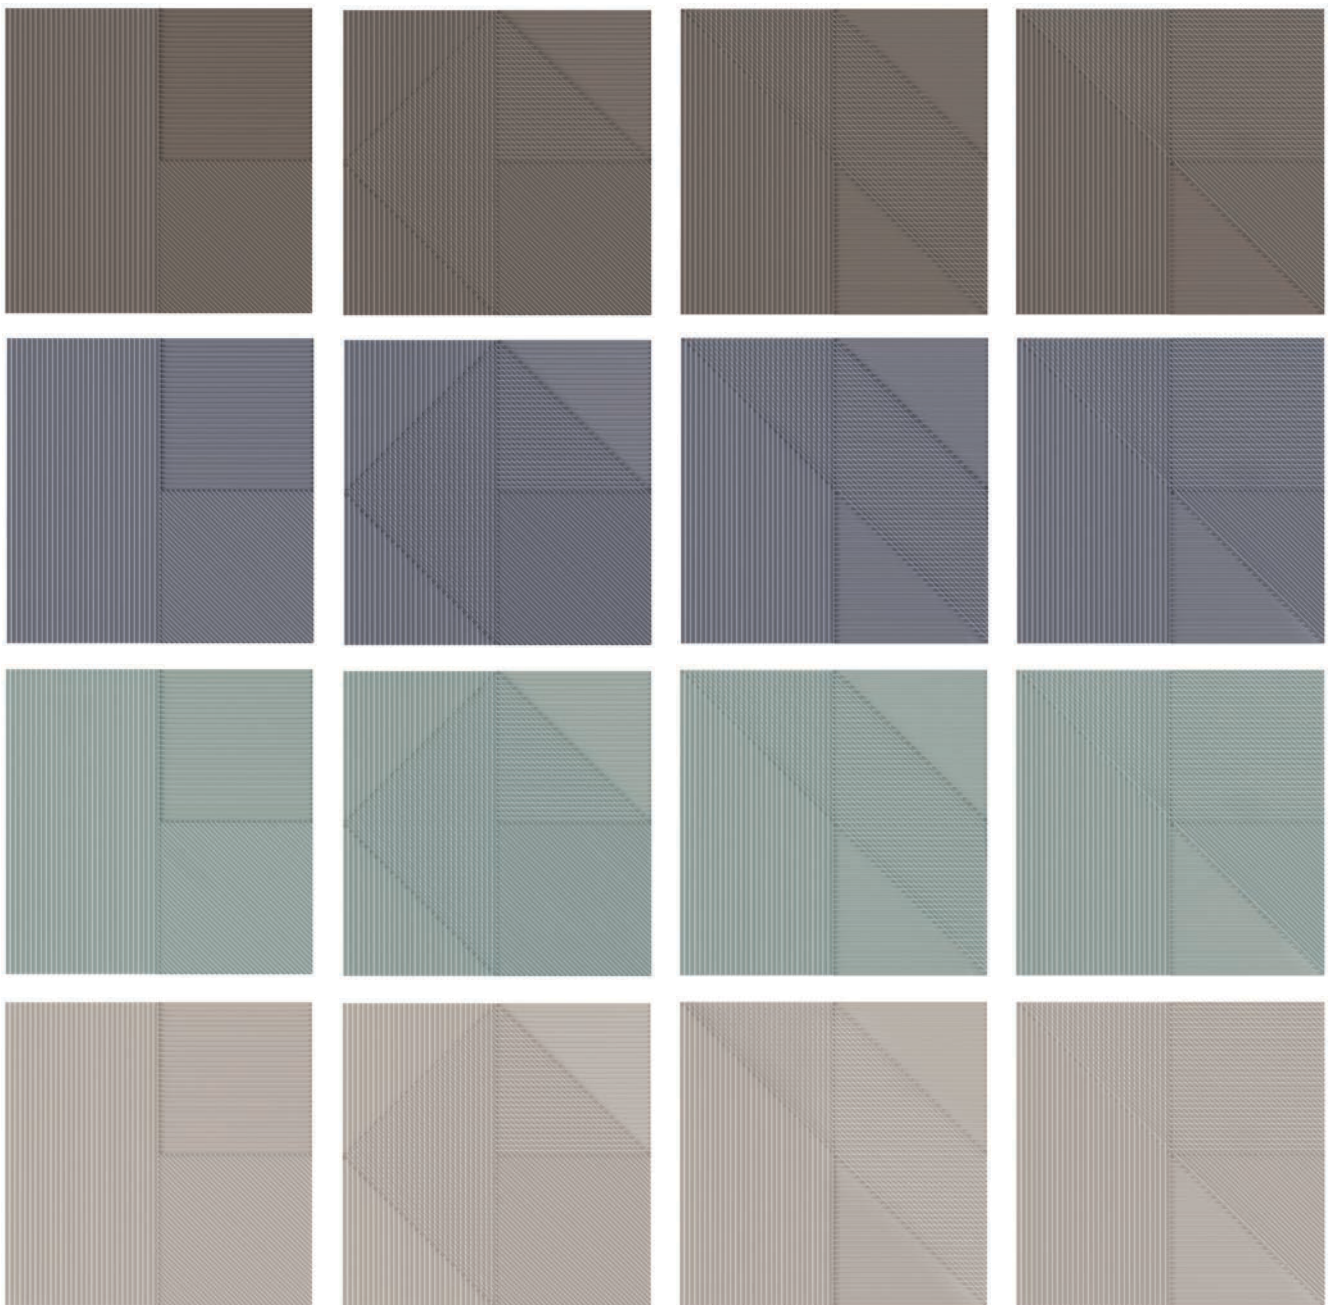

Hoxley Tiles

200x200x8mm

Instantly create a mural or feature wall with the simple introduction of this stylish range of Hoxley Tiles! Made from ceramic, this colourful collection of ceramic square wall tiles plays with light, and uses crosscrossing lines to generate visual effect! Shadow play and volumes are generated by the delicacy of the lies.

(There are 25 tiles per sqm, tile designs are supplied on a random basis, see below for all 4 designs in each colour)

Walls and Floors

Leading Tile Specialists

TILE VARIATIONS